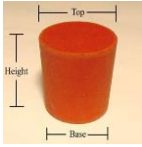

**Bung
Red/Pink**

65mm Top
57mm Base
30mm Height
Natural rubber
Red/Pink

Known as a lab bung, often used as a plug
or stopper.

43.82157