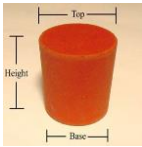

<b>Bung Red/Pink</b>		26mm Top 22mm Base 30mm Height Natural rubber Red/Pink	Known as a lab bung, often used as a plug or stopper.	43.82122
<b>Bung Red/Pink</b>		32mm Top 24mm Base 30mm Height Natural rubber Red/Pink	Known as a lab bung, often used as a plug or stopper.	43.82124
<b>Bung Red/Pink</b>		35mm Top 27mm Base 30mm Height Natural rubber Red/Pink	Known as a lab bung, often used as a plug or stopper.	43.82127
<b>Bung Red/Pink</b>		35mm Top 32mm Base 30mm Height Natural rubber Red/Pink	Known as a lab bung, often used as a plug or stopper.	43.82132
<b>Bung Red/Pink</b>		44mm Top 35mm Base 30mm Height Natural rubber Red/Pink	Known as a lab bung, often used as a plug or stopper.	43.82135
<b>Bung Red/Pink</b>		50mm Top 41mm Base 30mm Height Natural rubber Red/Pink	Known as a lab bung, often used as a plug or stopper.	43.82141
<b>Bung Red/Pink</b>		56mm Top 48mm Base 30mm Height Natural rubber Red/Pink	Known as a lab bung, often used as a plug or stopper.	43.82148

---

**Bung  
Red/Pink**

65mm Top  
57mm Base  
30mm Height  
Natural rubber  
Red/Pink

Known as a lab bung, often used as a plug  
or stopper.

43.82157

---

**Bung  
Red/Pink**

Some of the above bungs are available with holes.  
Please request.